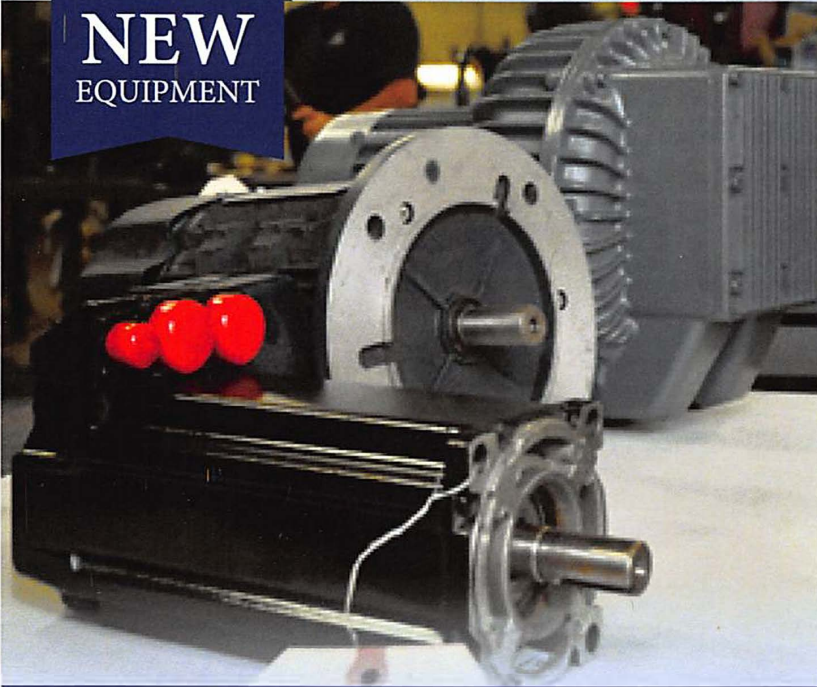

AC & DC Drives and Motors

SERVICES

ELECTRO MECHANICAL SERVICES

- Rewind AC/DC Motors (up to 1000HP)
- Servo Motors
- Mill and Crane Motors
- Gear Reducers
- Pumps and Blowers
- Submersible Pumps (up to 500HP)
- Full Machine Shop
- Welding and Fabricating

FIELD SERVICES

- Thermal Imaging Scan
- Predictive and Preventative Maintenance
- Laser Alignment
- Field Balancing
- 24 Hour Service
- Oil Analysis
- Vibration Analysis
- Electrical Testing